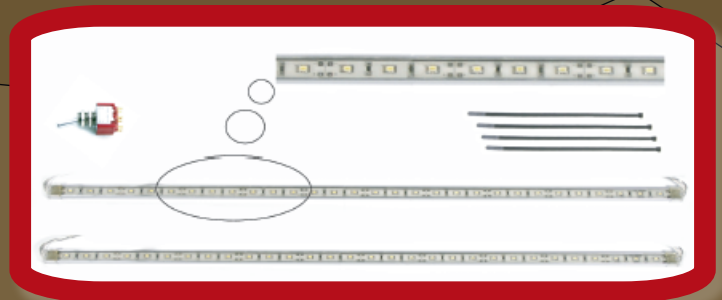

Wireless Remote Control

Up to 100 yards away (SLK22A)

Multifunction System

14 light shows, Thousands of colors

LED Technology

Uses little power, 50,000 hrs, Safe to operate

Ultimate Customizing

Operates on any 12VDC

Expandable with more lights

Emergency Modes

Flashing Red, Blue, or Green lights

SD220A

SOLID COLORS

Increased visibility

Get noticed from miles away

LED Technology