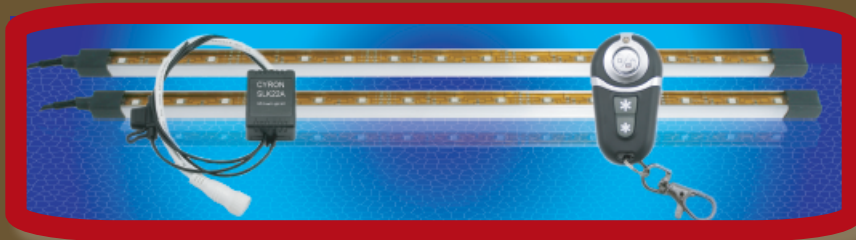

Solid-state
LED
Technology

Off road Accent Lighting Kits

Sandrails,
UTVs, Quads
Jeeps, and more...

SLK22A

MULTI COLOR

*Waterproof
Shock Proof
...damn near BULLETPROOF*

Increased visibility

Get noticed from miles away

Wireless Remote Control

Up to 100 yards away (SLK22A)

Multifunction System

14 light shows, Thousands of colors

LED Technology

Uses little power, 50,000 hrs, Safe to operate

Ultimate Customizing

Operates on any 12VDC

Expandable with more lights

Emergency Modes

Flashing Red, Blue, or Green lights

SD220A

SOLID COLORS

Increased visibility

Get noticed from miles away

LED Technology

Uses little power, 50,000 hrs, Safe to operate

Cost Effective Customizing

Operates on any 12VDC

Expandable with more lights

Optional On/Off remote (RC2-12)

LIGHTING REVOLUTIONIZED

*Solid-state Lighting
EXPERTS!*